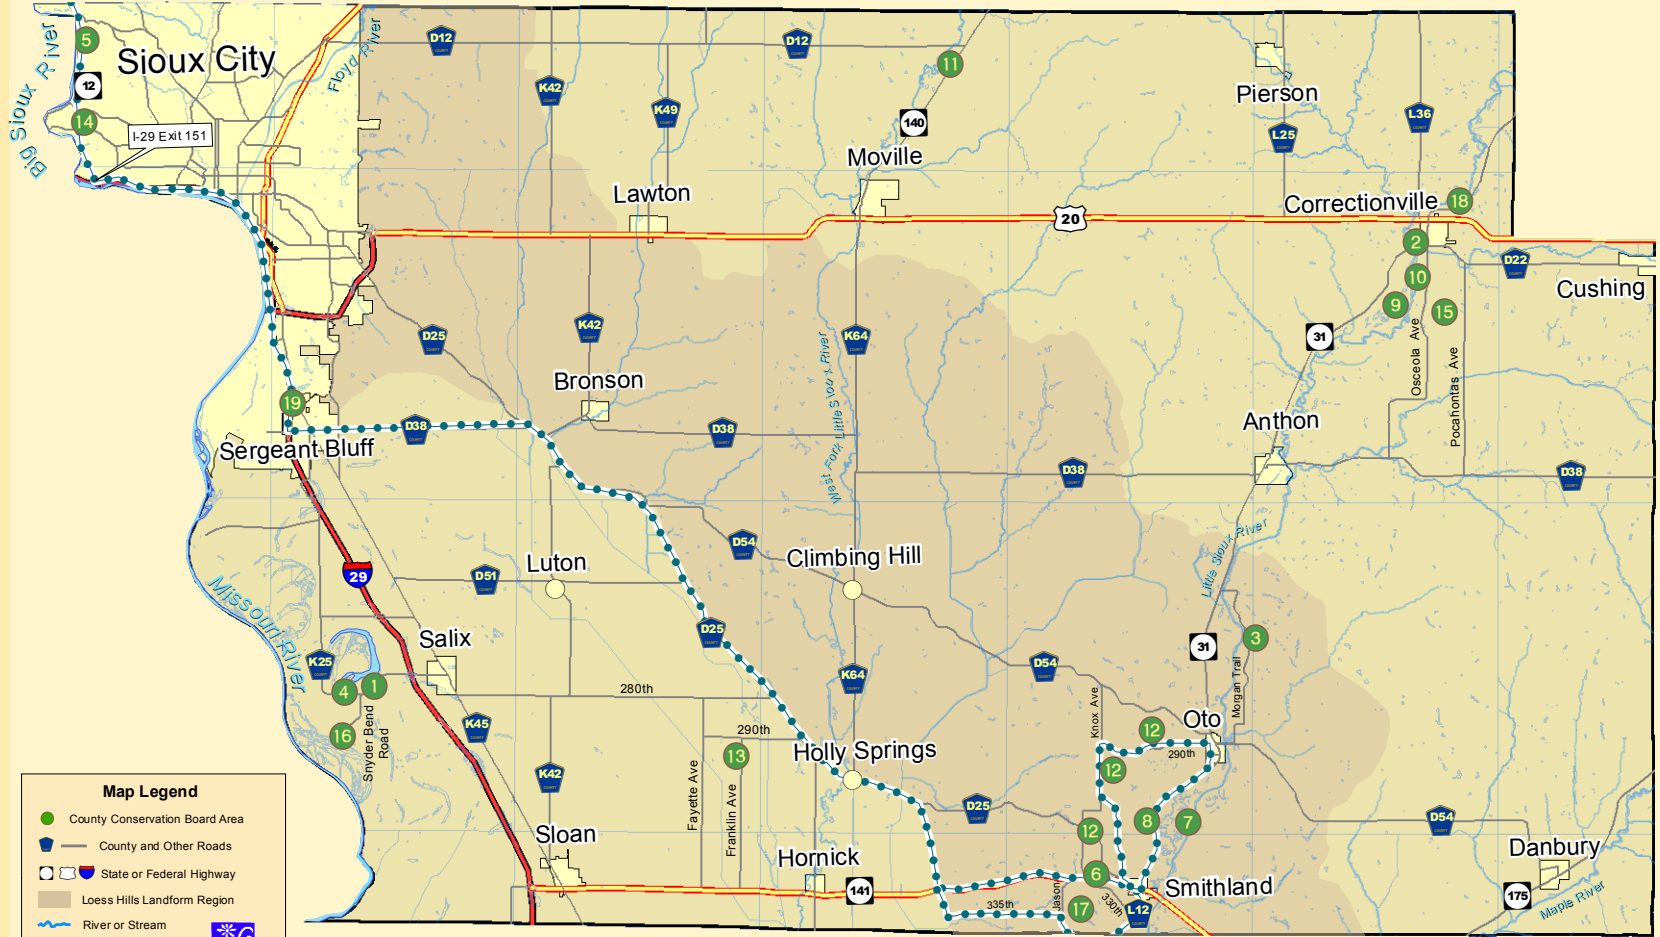

# Woodbury County Conservation Dept.

4500 Sioux River Road, Sioux City, Iowa 51109  
 Phone: 712-258-0838  
 www.woodburyparks.com

## Woodbury County Recreation Areas

**Map Legend**

- County Conservation Board Area
- County and Other Roads
- State or Federal Highway
- Loess Hills Landform Region
- ~ River or Stream
- ~ Scenic Byway Route in Woodbury County

Map Date: March 12, 2009

- |  |   |   |  |   |   |   |
|--|---|---|--|---|---|---|
| <span style="color: green;">●</span> 1 Brown's Lake/Bigelow Park | <span style="color: green;">●</span> 4 Dale G. Bell Arboretum       | <span style="color: green;">●</span> 7 Inpaduta Access            | <span style="color: green;">●</span> 10 Little Sioux River Greenbelt | <span style="color: green;">●</span> 13 Owego Wetland Complex | <span style="color: green;">●</span> 16 Snyder Bend Park            | <span style="color: green;">●</span> 19 Wimson Greenway |
| <span style="color: green;">●</span> 2 Copeland Park Access      | <span style="color: green;">●</span> 5 Dorothy Pecaut Nature Center | <span style="color: green;">●</span> 8 Inpaduta Historical Marker | <span style="color: green;">●</span> 11 Midway Park                  | <span style="color: green;">●</span> 14 Riverside Bluffs      | <span style="color: green;">●</span> 17 Southwood Conservation Area |   |
| <span style="color: green;">●</span> 3 Curtin Timber             | <span style="color: green;">●</span> 6 Fowler Forest Preserve       | <span style="color: green;">●</span> 9 Little Sioux Park          | <span style="color: green;">●</span> 12 Oak Ridge Conservation Area  | <span style="color: green;">●</span> 15 Shagbark Hills        | <span style="color: green;">●</span> 18 Walling River Access        |   |